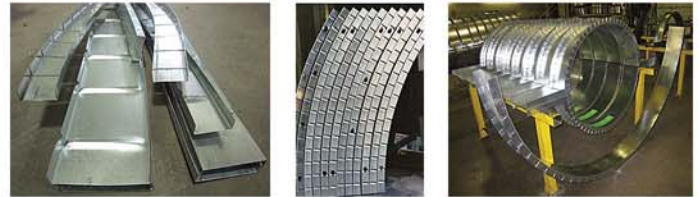

PRODUCT OVERVIEW

STEEL FRAMING MATERIALS

Build With Confidence On The Quality Of Steel.

SOUND ISOLATION PRODUCTS

Isolate airborne sound now with the most cost effective solutions for the wall and ceiling industry.

DOORS & FRAMES

CLIPS

- Steel Framing Materials
- Sound Isolation Products
- Doors & Frames
- Radius Tracks
- Aluminum Products
- Wall Panels & Trusses
- Tools & Equipment
- Acoustical Panel Solutions

PRODUCT OVERVIEW

ACOUSTICAL PANELS SOLUTIONS

Our extensive range of integrated acoustic and architectural modular panel systems is ideal for suspended ceilings, walls, partitions and exterior soffits. We have a range of acoustic, decorative acoustic & perforated panels available as well as acoustic wall systems in a range of environmentally sustainable timber veneers, timber composites and fibre cement, our Acoustical Panels Solutions is the panel system of choice for leading architects, designers and fitout specifiers. Excellent acoustic performance, aesthetic appeal and design flexibility are just some of the benefits of using Build Corp Directs Acoustical Panels Solutions panels.

WALL PANELS & TRUSSES

Build Corp can offer you a variety of alternative construction methods which can be easily engineered to reach cost effective and innovative solutions. With offsite pre-fabrication being the order of the day, and a unique high strength, clinch riveting system for light gauge metal sections, the possibilities are endless...